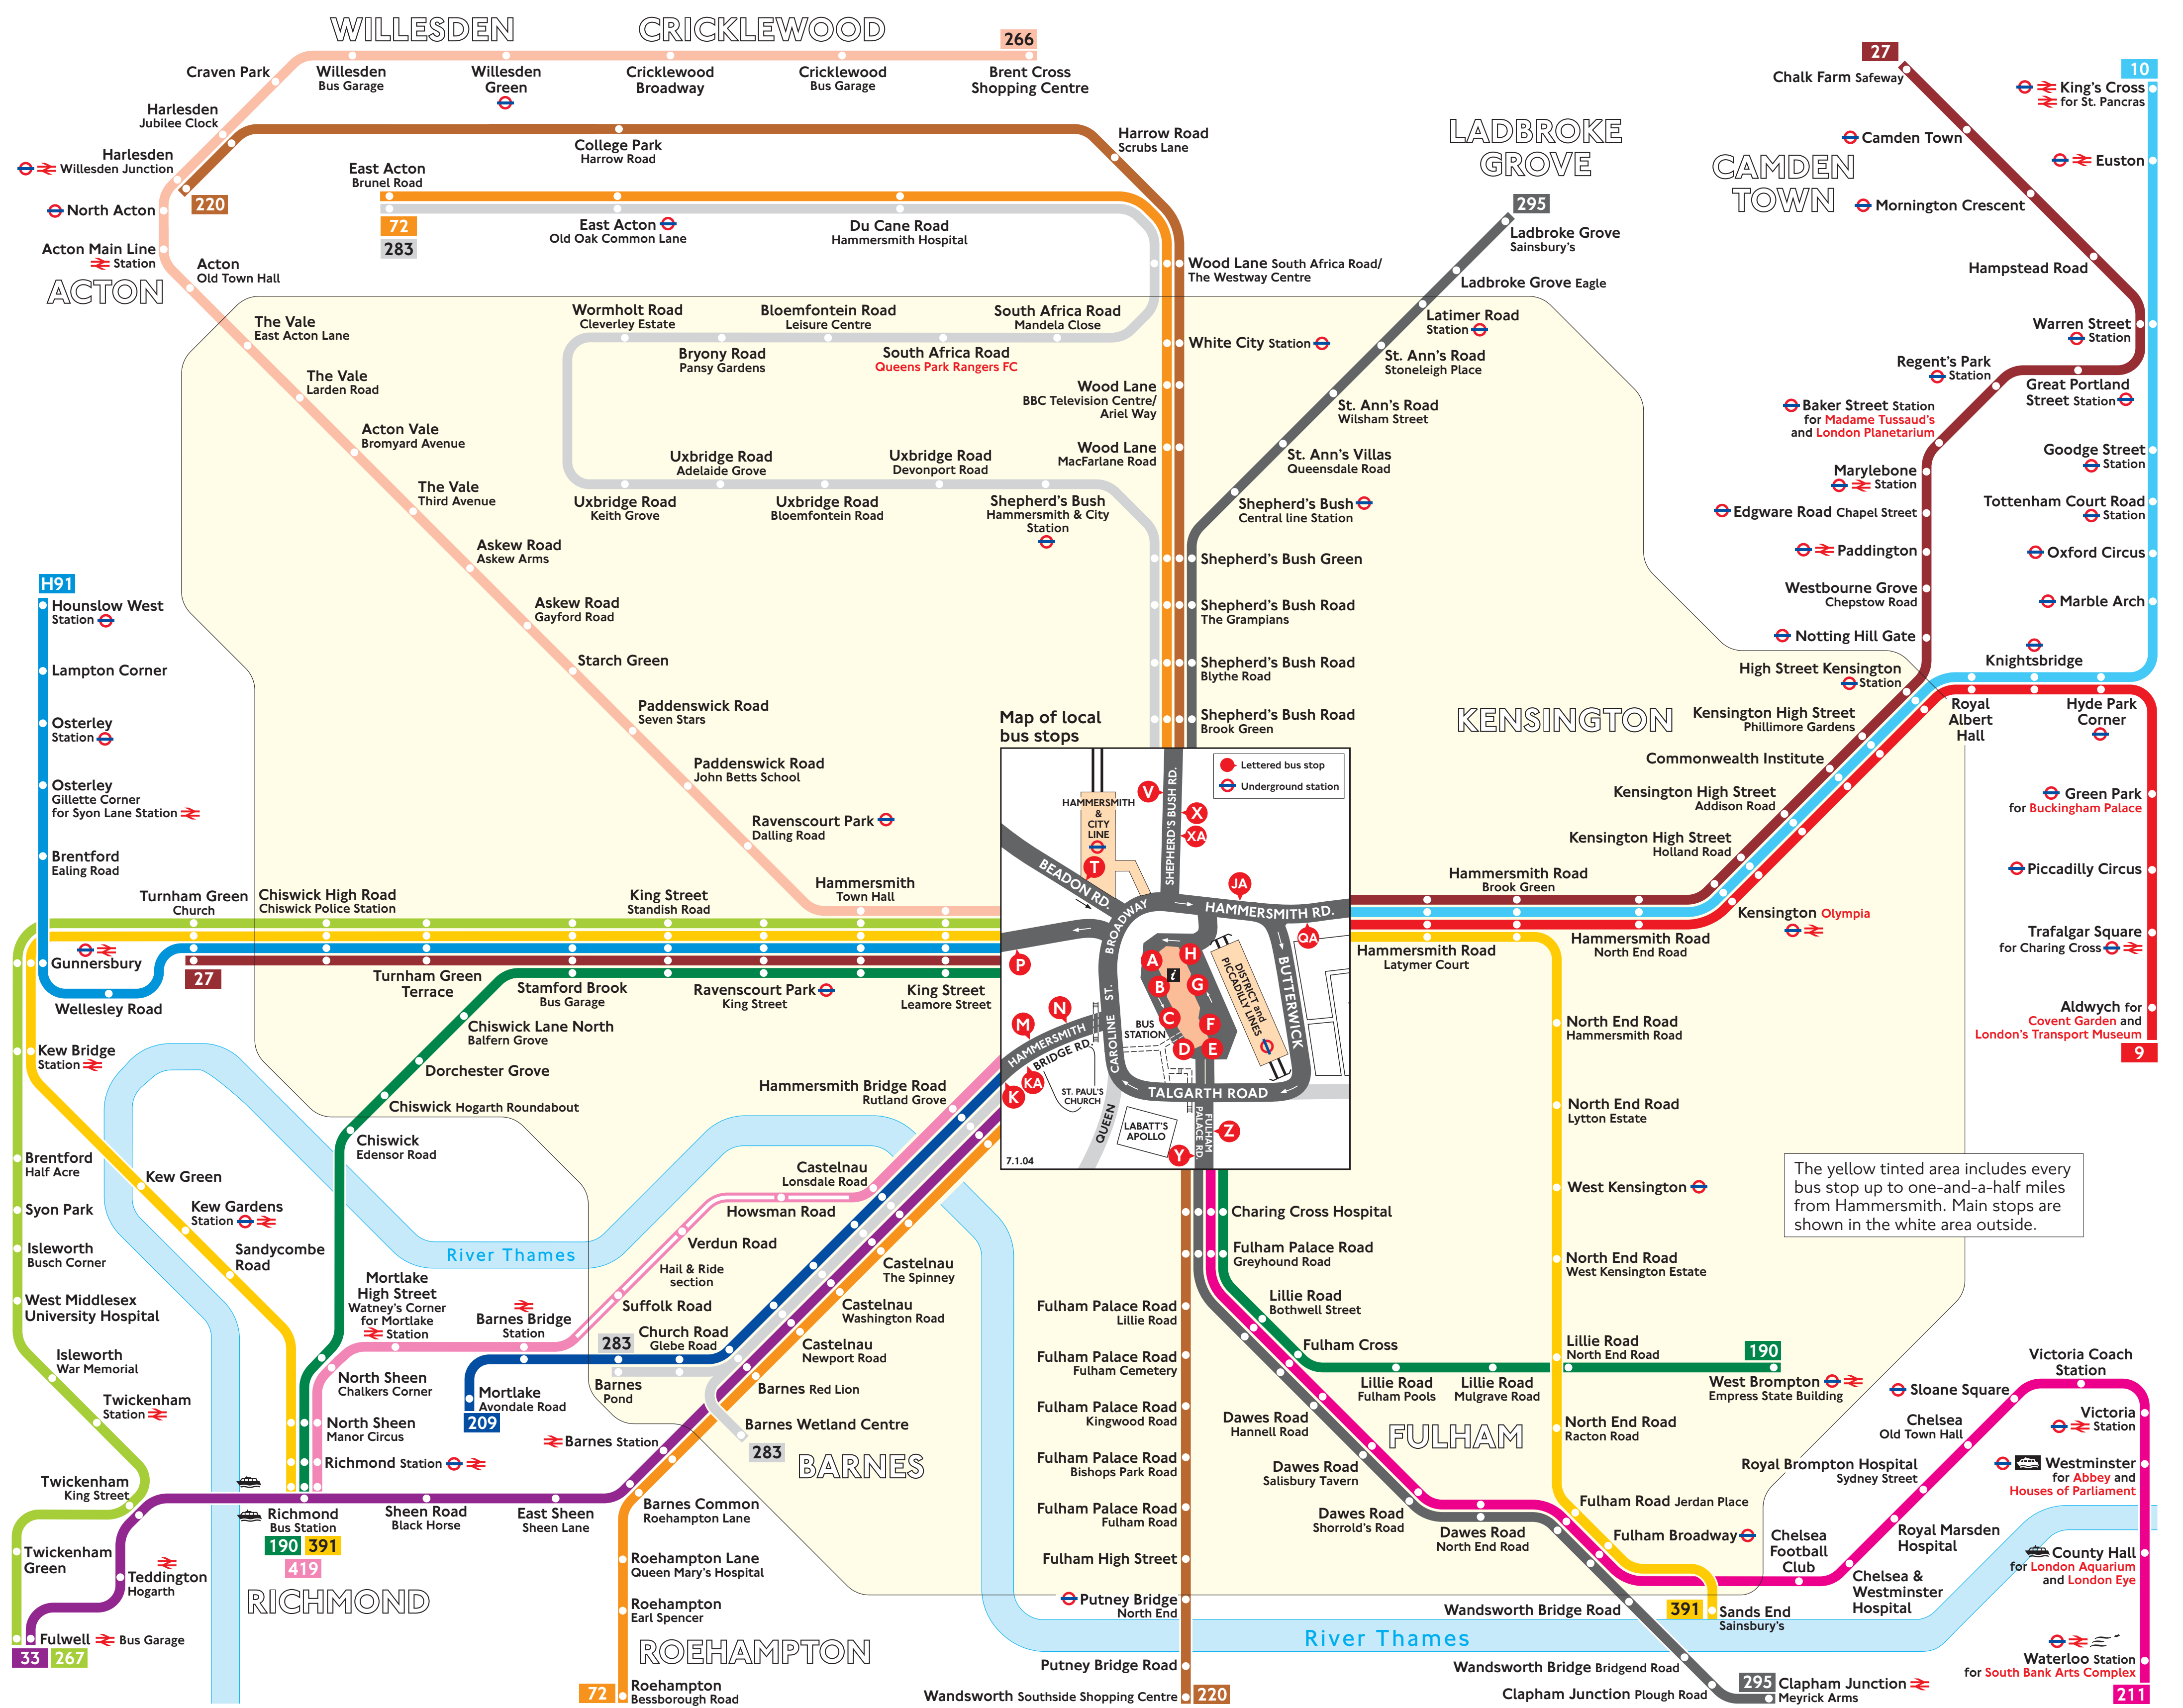

Bus services from Hammersmith

The yellow tinted area includes every bus stop up to one-and-a-half miles from Hammersmith. Main stops are shown in the white area outside.

Key

- Connections with Underground
- Connections with National Rail
- Red names indicate place of interest
- Red discs show the bus stop you need for your chosen bus service. The disc appears on the top of the bus stop in the street (see map of town centre in centre of diagram).
- Connections with Eurostar
- Connections with boat services
- Westminster Pier will be closed Mon-Fri until the end of March 2005

Route finder

Bus service	Towards	Bus stops
9	Aldwych	0
10	King's Cross	0
27	Chalk Farm	0 0
	Turnham Green	0 0
33	Fulwell	0 0
72	East Acton	0 0 0
	Roehampton	0 0 0
190	Richmond	0 0 0
	West Brompton	0 0 0
209	Mortlake	0 0
211	Waterloo Station	0 0
220	Harlesden	0 0 0
	Wandsworth	0 0 0
266	Brent Cross	0 0
267	Fulwell	0 0
283	Barnes Red Lion	0 0 0
	Barnes Pond early mornings and evenings only	0 0 0
	Barnes Wetland Centre daytime only	0 0 0
295	Clapham Junction	0 0 0
	Ladbroke Grove	0 0 0
391	Richmond	0 0
	Sands End Sainsbury's	0 0
419	Richmond	0 0
H91	Hounslow West Station	0 0

Routes 27, 72 and 266 are 24-hour services. Buses on these routes run during the day and night from the stops shown in the route finder above.

Other bus services

Bus service	Towards	Bus stop
800	Hammersmith Hospital Mon to Fri evenings	0
Snuggbus	North Fulham Mon to Fri evenings	0

Night buses

Note: please refer to separate poster nearby for details of Night buses from Hammersmith